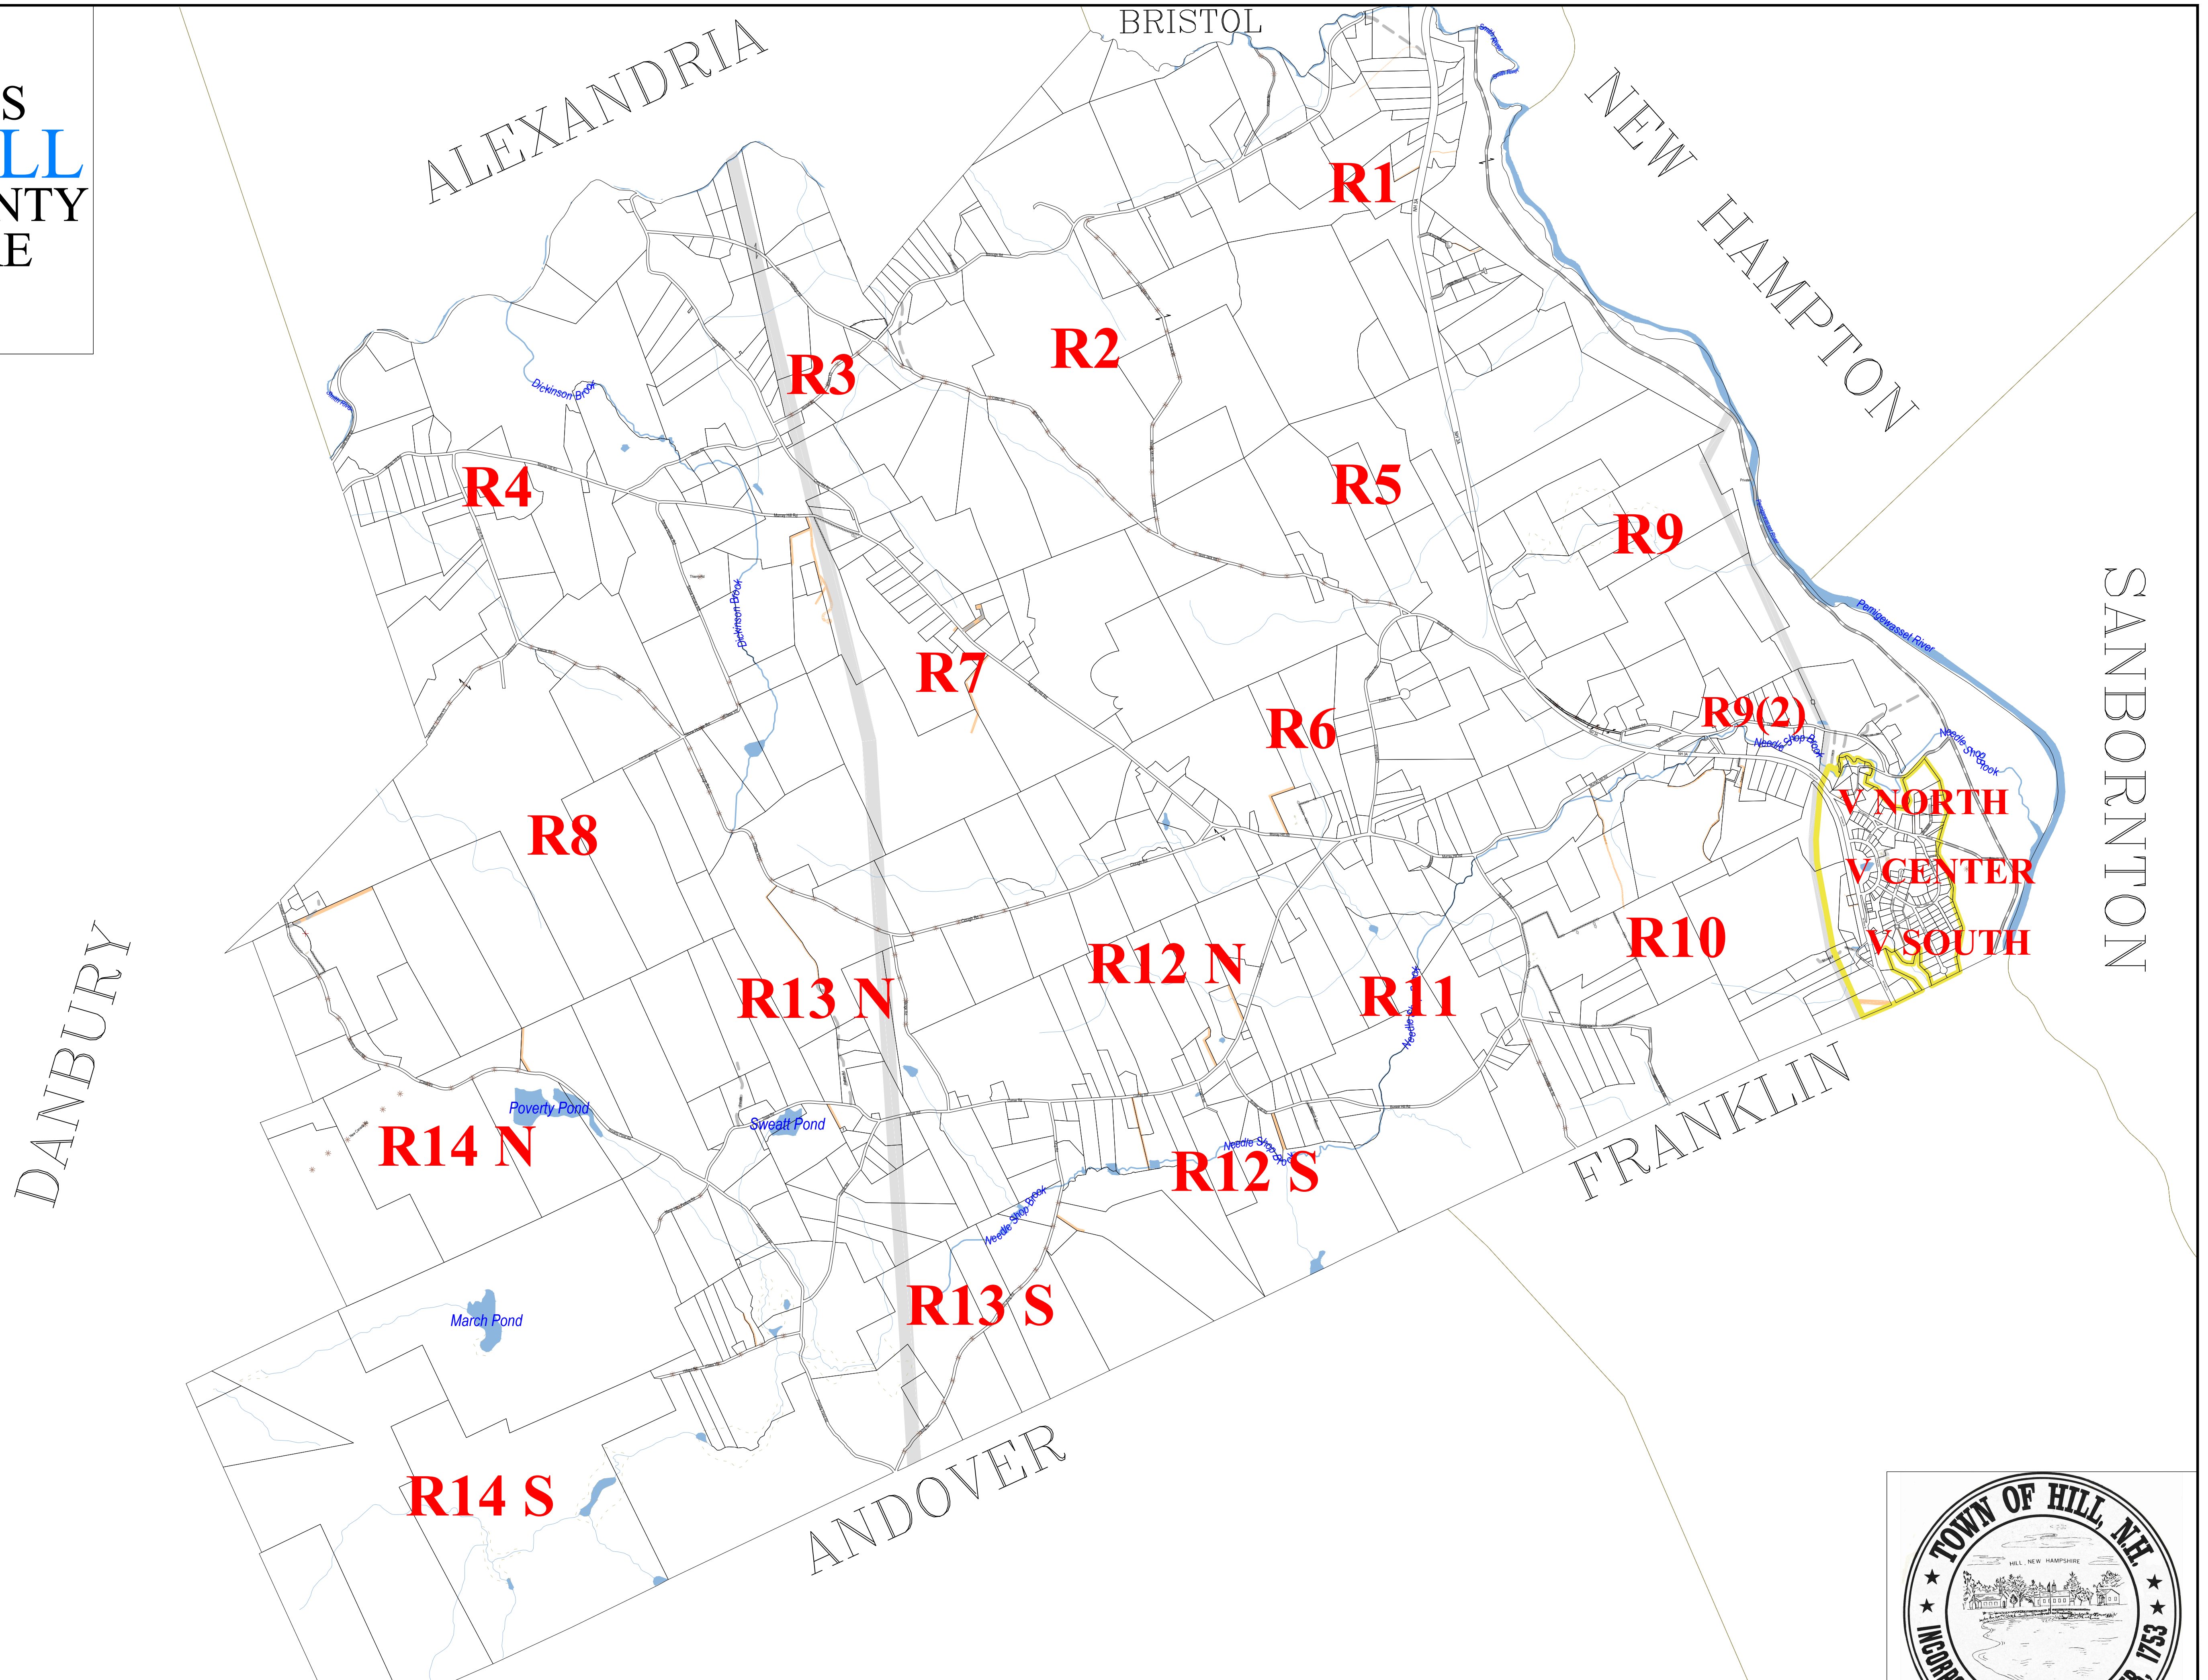

PROPERTY MAPS  
**TOWN OF HILL**  
MERRIMACK COUNTY  
NEW HAMPSHIRE

THE HORIZONTAL DATUM IS THE NEW HAMPSHIRE STATE  
PLANE COORDINATE SYSTEM, NAD 83.

FOR ASSESSMENT PURPOSES.  
NOT TO BE USED FOR CONVEYANCES.