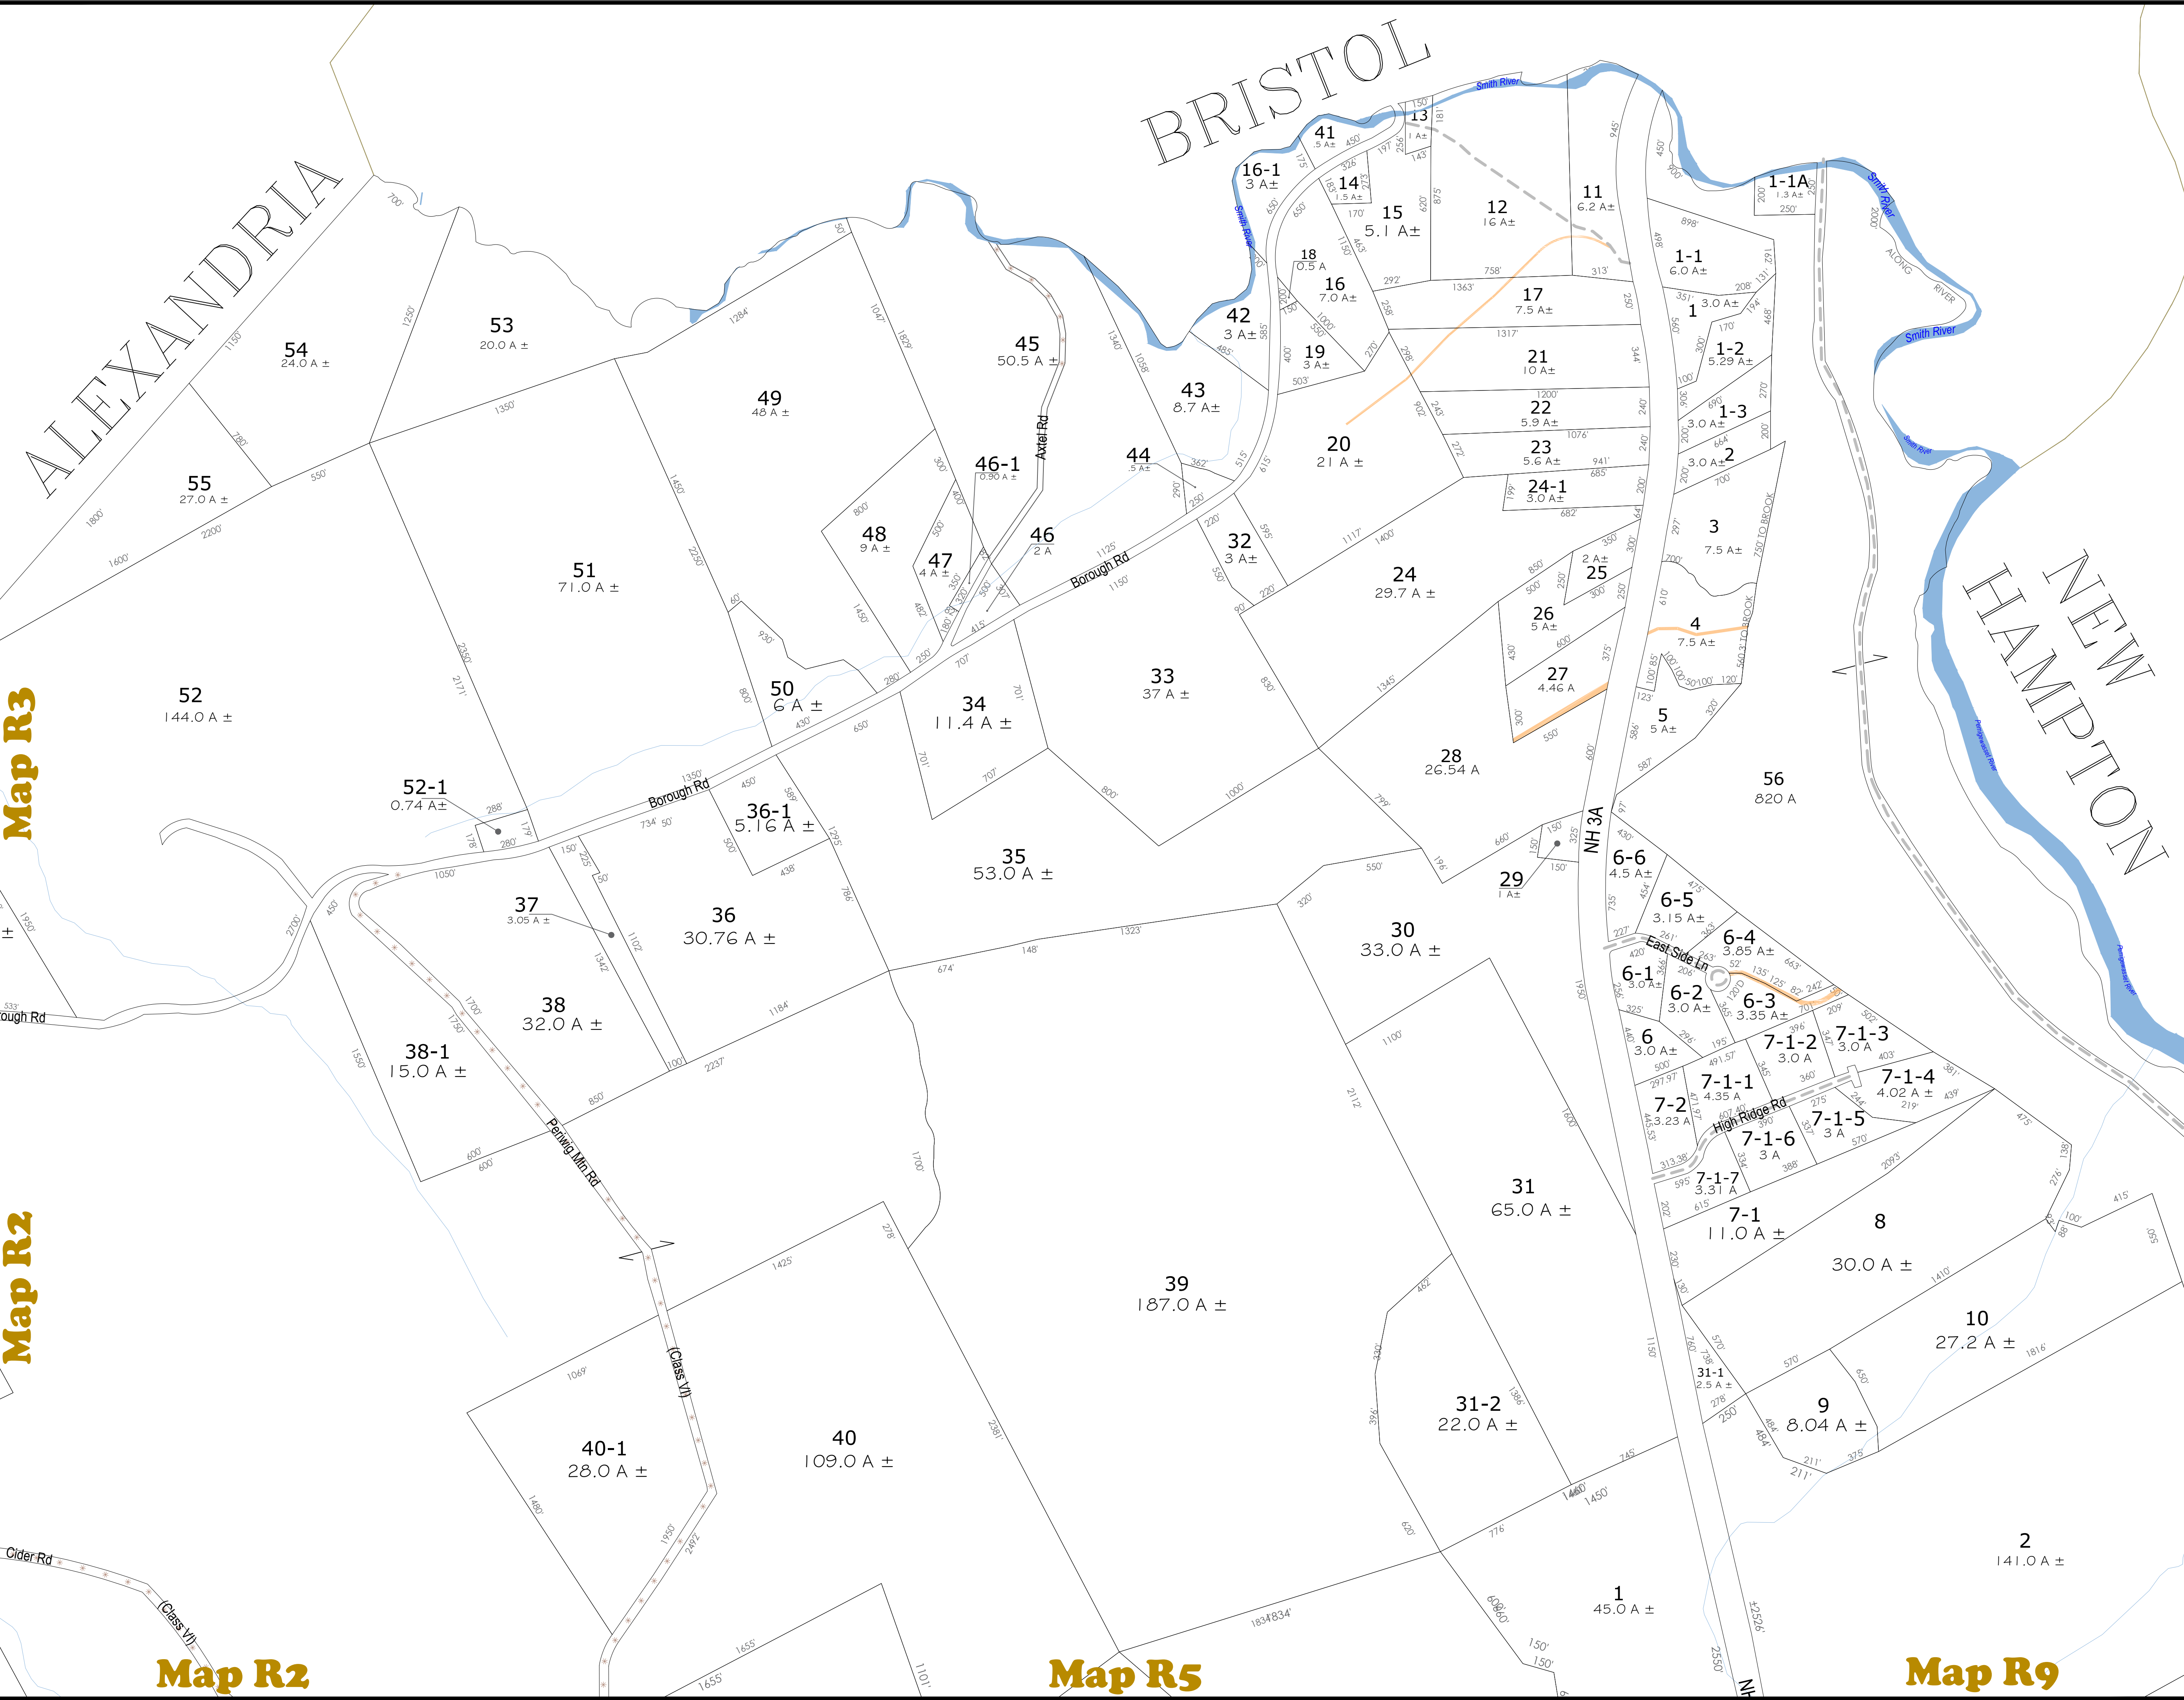

Legend

Parcel Numbers	155	
Acreage	1.15 Ac.±	
Adjacent Maps	Map R11	
Match Line	---	
Dimensions	145'	
Parcel Boundary	—	
Private Road	- - -	
Class VI Road	* * *	
Right-Of-Way	—	
Stone Wall	—	
Village District Line	—	

For Assessment Purposes
 Not to be used
 for Conveyances
PROPERTY MAP
TOWN OF HILL
 MERRIMACK COUNTY
 NEW HAMPSHIRE
 April 1, 2023

MAP R1

Map R3

Map R2

Map R2

Map R5

Map R9