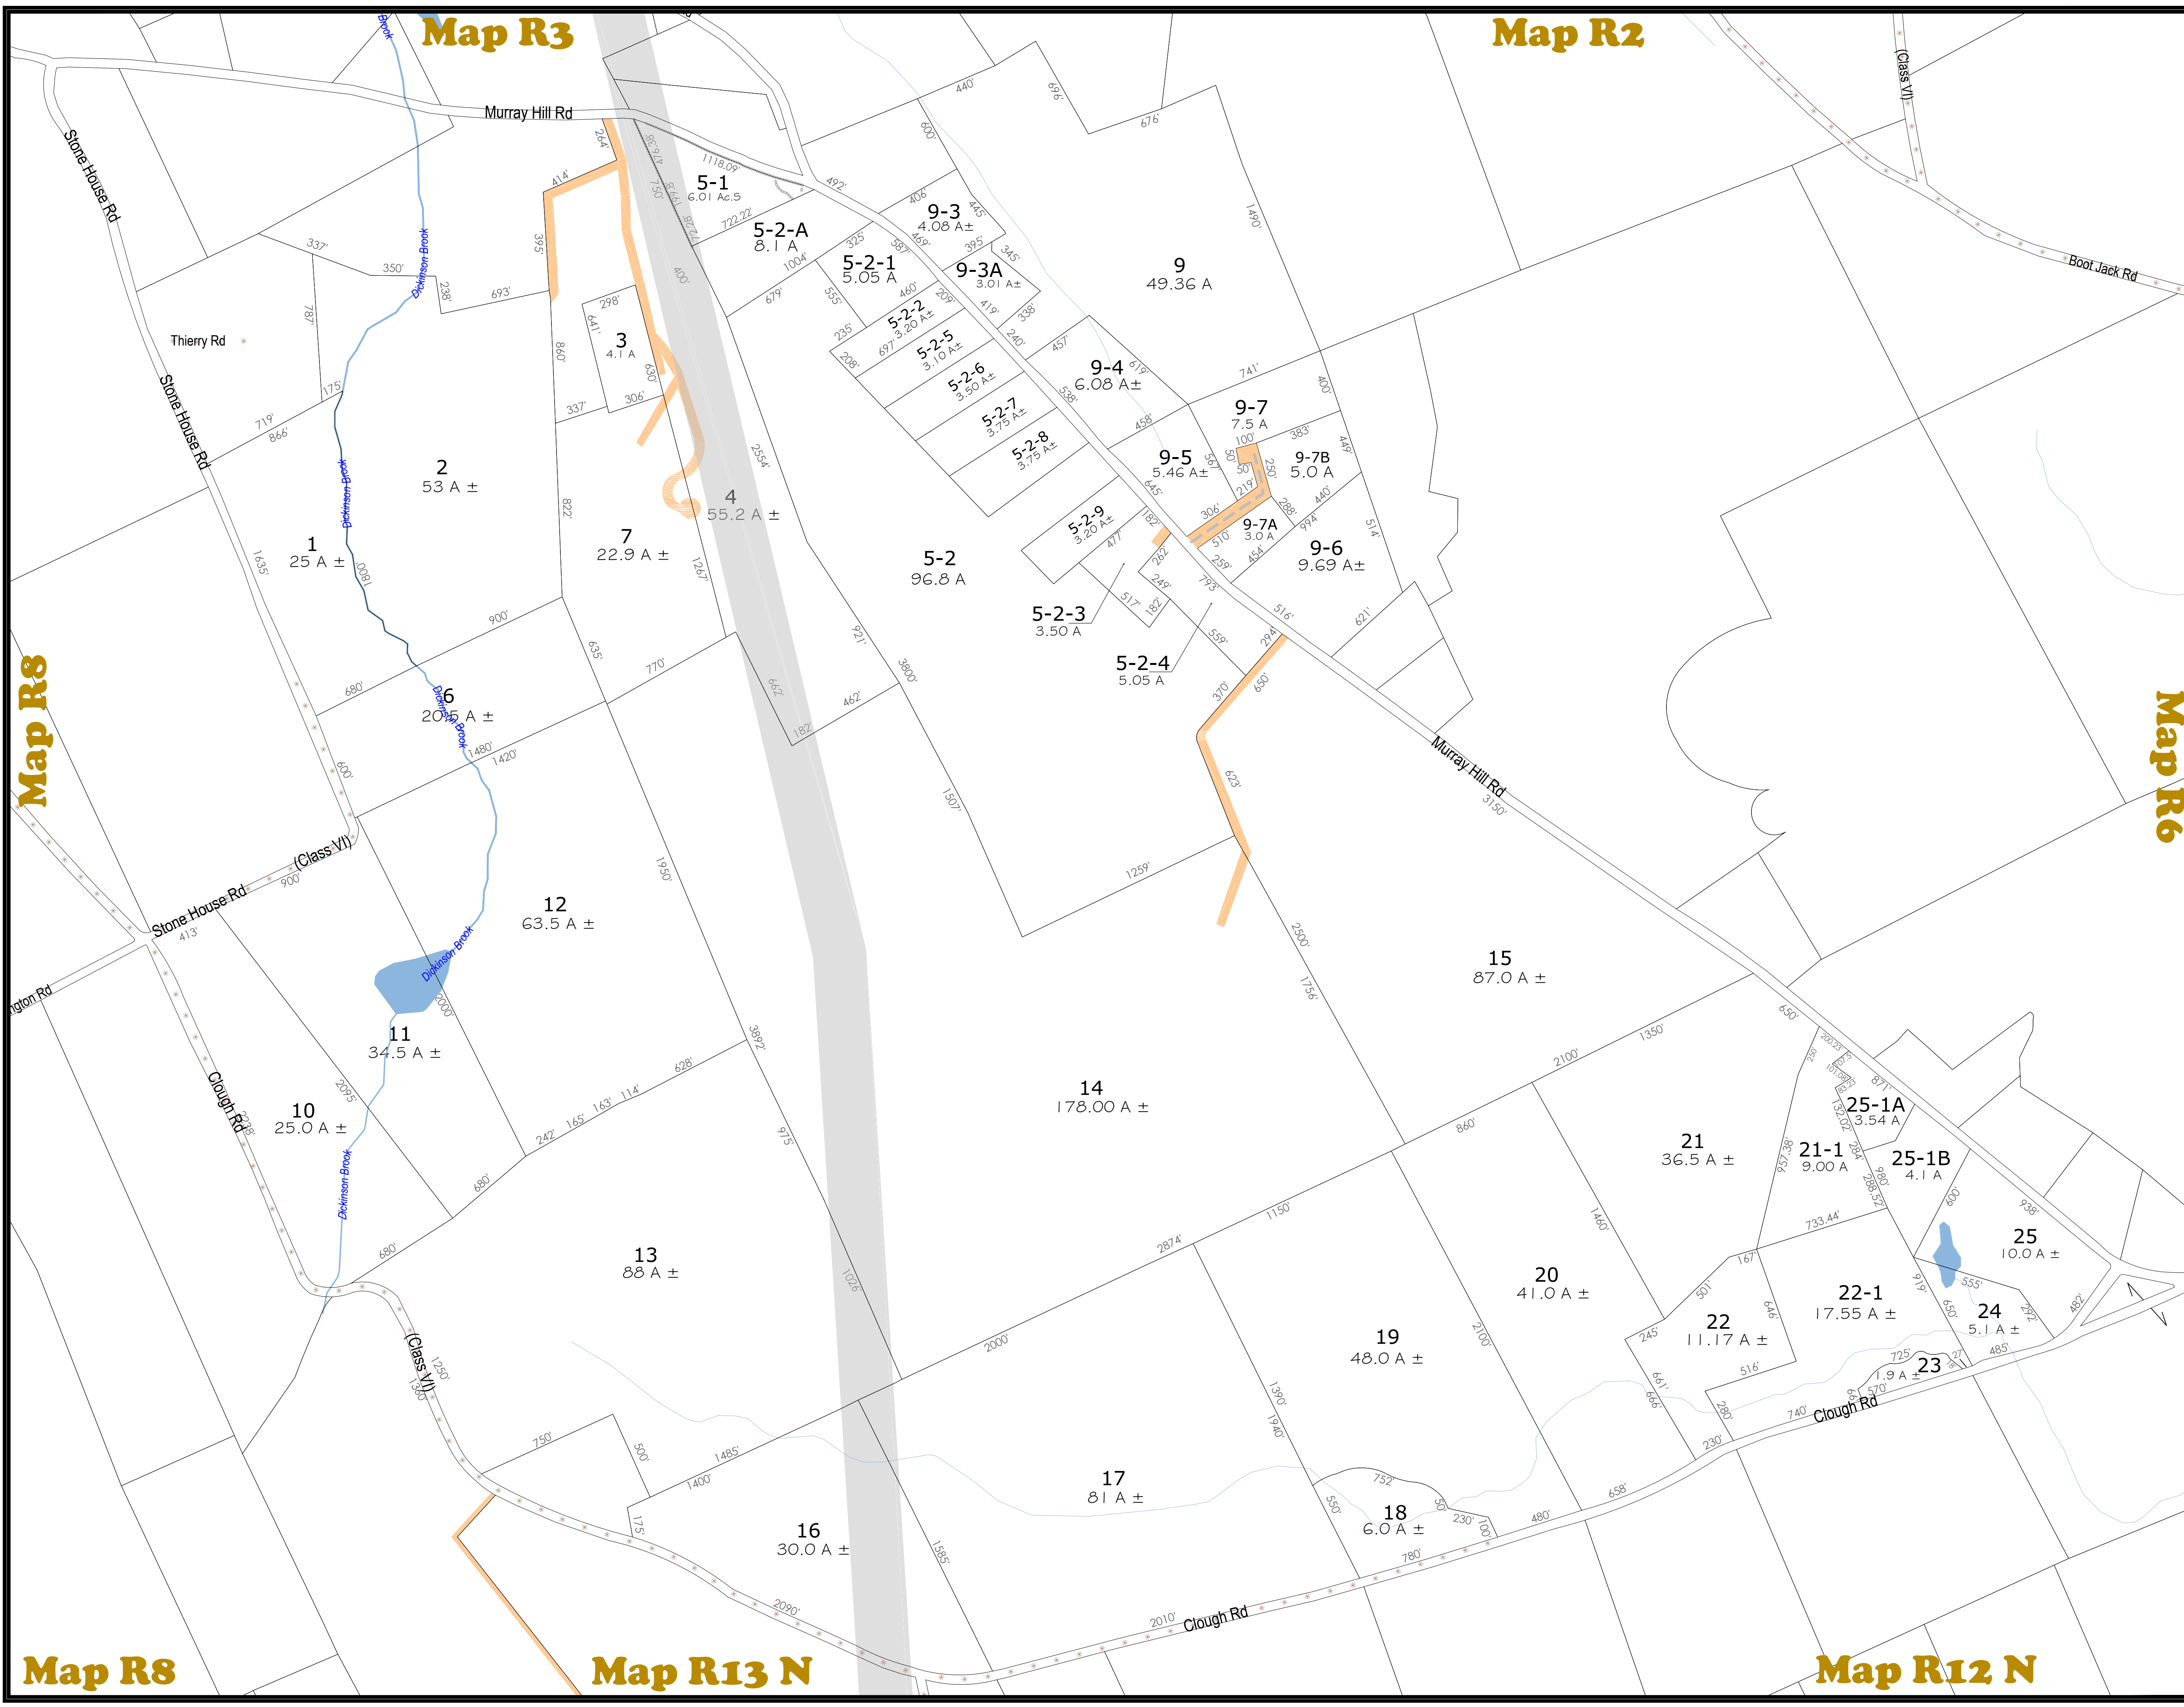

Legend

Parcel Numbers	155	
Acreage	1.15 Ac.±	
Adjacent Maps	Map R11	
Match Line	---	
Dimensions	145'	
Parcel Boundary	—	
Private Road	- - -	
Class VI Road	* * *	
Right-Of-Way	—	
Stone Wall	—	
Village District Line	—	

For Assessment Purposes
 Not to be used
 for Conveyances
PROPERTY MAP
TOWN OF HILL
 MERRIMACK COUNTY
 NEW HAMPSHIRE
 April 1, 2023

MAP R7

Map R3

Map R2

Map R8

Map R6

Map R8

Map R13 N

Map R12 N